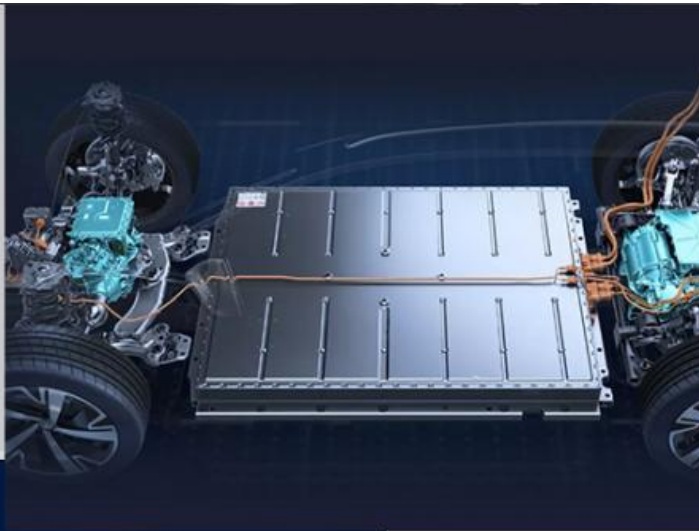

## THE QUALITY OF DRIVING

Full view glass zenith

Knock resistant full flat chassis

Warm massage comfort set

21-inch two-color rotating wheels with self-healing tires

CLTC comprehensive operating range of 607km ▶