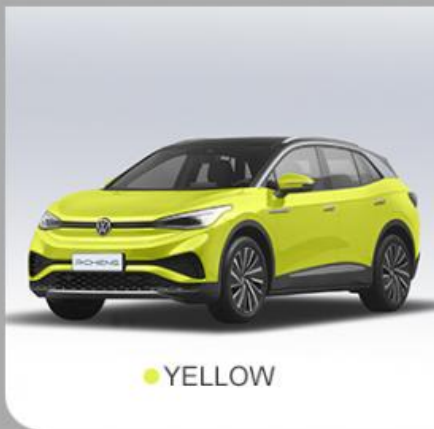

HOT SALES COLORS DISPLAY

RUICHENG Chengdu Ruicheng Automobile Service Co., Ltd.

☎ 19158810053

✉ mango@ruichengauto.com

🌐 electriccars-ev.com

Hall 5, No. 1, Yinhe Road, Damian Street Chengdu City, Sichuan Province, China